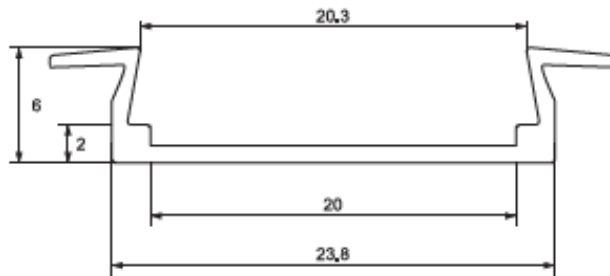

TECHNICAL SPECIFICATION
Aluminium profile for LED strip
ELM6220/2 – Recessed mounted

Variants and dimensions

	Model	Catalogue number	Packing (pcs)
ELM6220/2-1000	Aluminum profile for LED strip with matt PVC cover-1m	99ACC26	1
ELM6220/2-end cap	PVC end cap	99ACC27	1